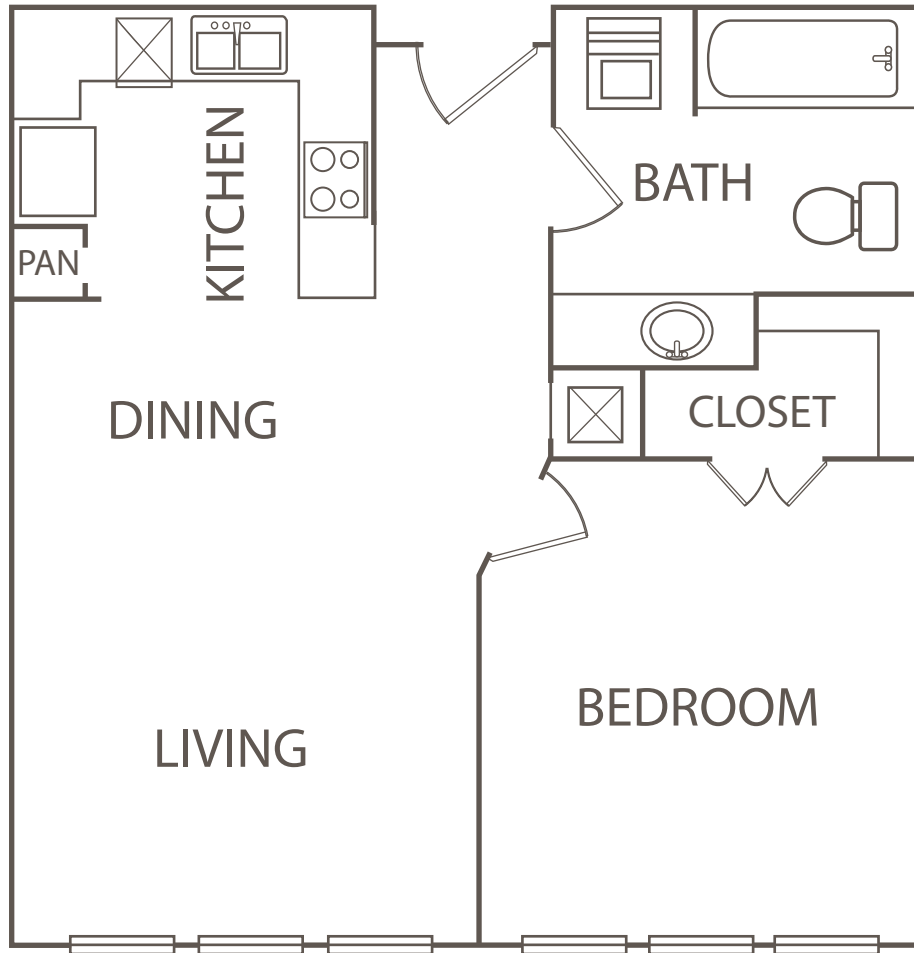

THE SILVER CHARM

1 Bed / 1 Bath

UVALDE RANCH

5300 County Rd. 526 | Houston, Texas 77049

281-447-0594 | uvalderanch.com

All dimensions and square footages are approximate