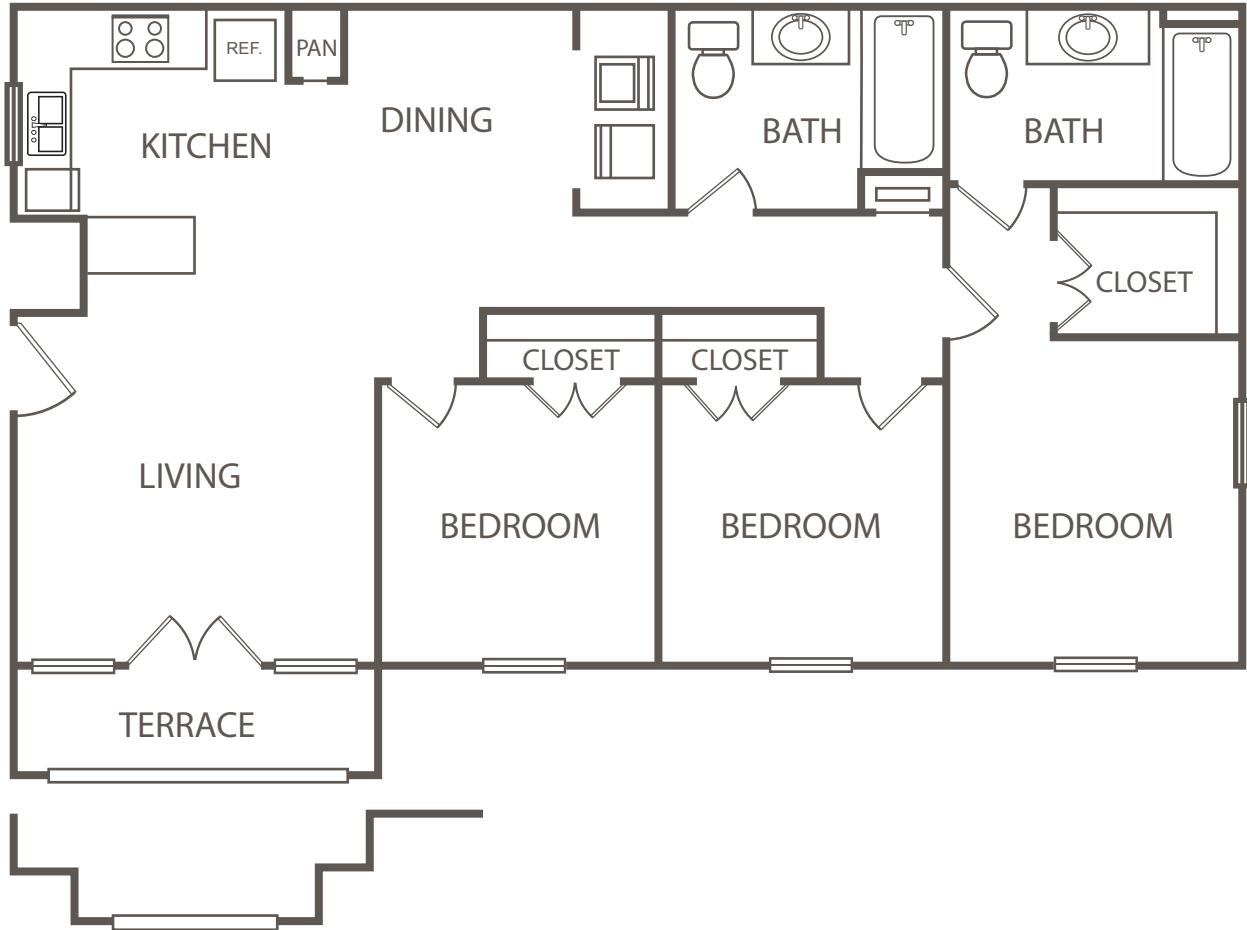

SEATTLE

3 Bed / 2 Bath

UVALDE RANCH

5300 County Rd. 526 | Houston, Texas 77049

281-447-0594 | uvalderanch.com

All dimensions and square footages are approximate